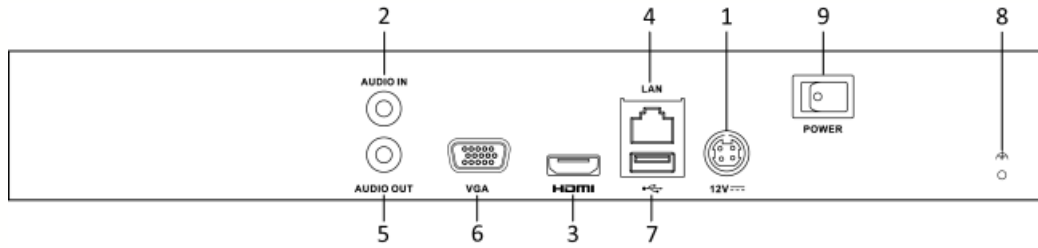

Dimensions

Index	Description	Index	Description
1	Power Supply	6	VGA Interface
2	Audio In	7	USB Interface
3	HDMI Interface	8	Ground
4	LAN Network Interface	9	Power Switch
5	Audio Out